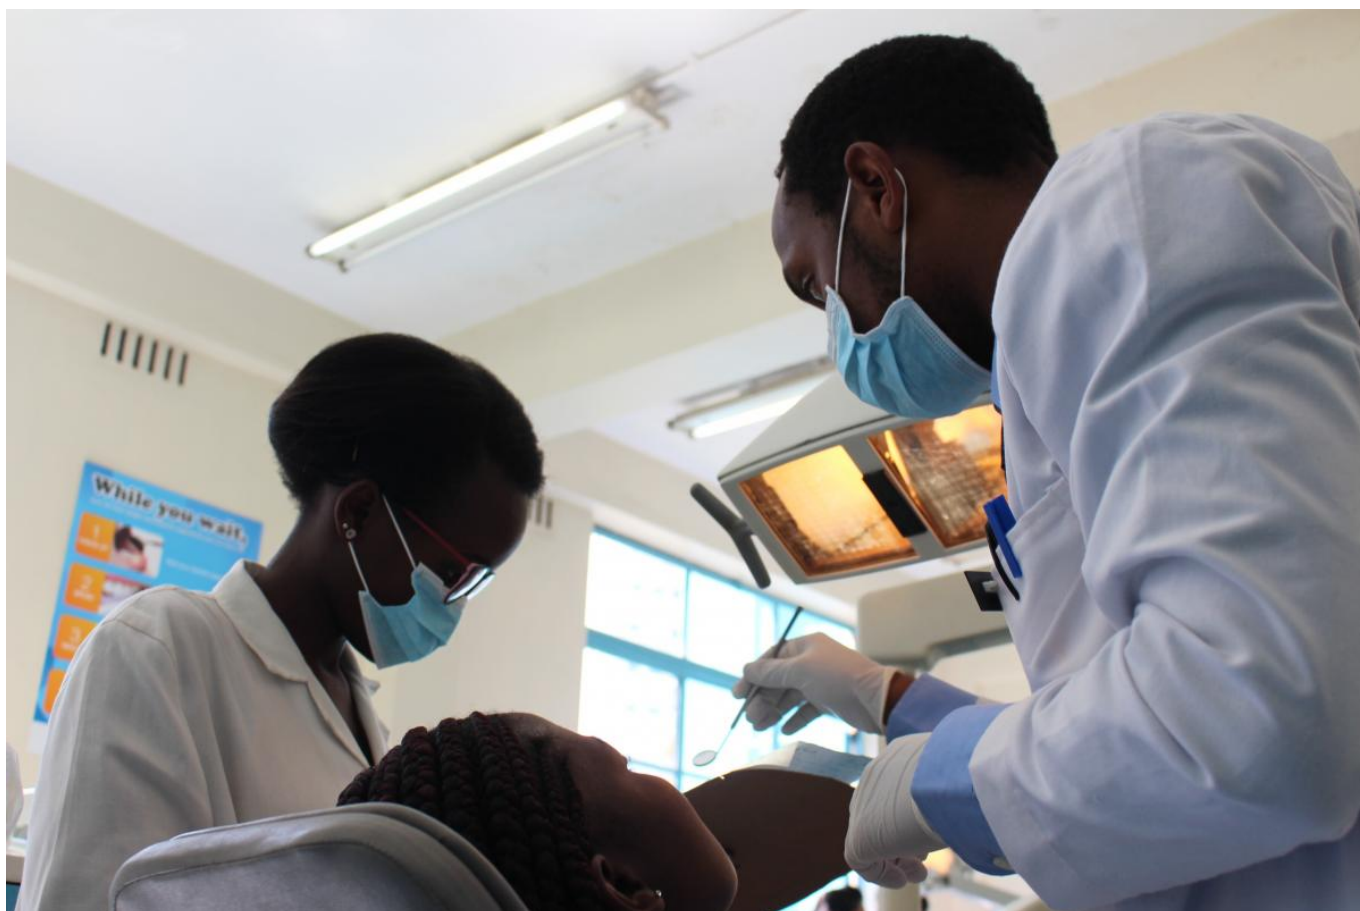

Oral Diagnosis Clinic

Oral Diagnosis Clinic

Wed, 06/21/2017 - 10:53 | joseph.muita

Date and time: Wed, 06/21/2017 - 10:49

Location / Venue:
Oral Diagnosis Clinic

Share: [Facebook](#) [1] [Twitter](#) [2] [Google Plus](#) [3] [Yahoo](#) [4] [LinkedIn](#) [5] [Digg](#) [6] [Delicious](#) [7]

In the Photo is Students in the school attending to a patient in the oral diagnosis clinic. Oral diagnosis involves the compilation and study of the patient's dental history and a detailed clinical examination of the oral tissues and radiographs to assess oral health, with the objective of developing a treatment plan to restore tooth structure and proper occlusion to promote healing and better oral health.